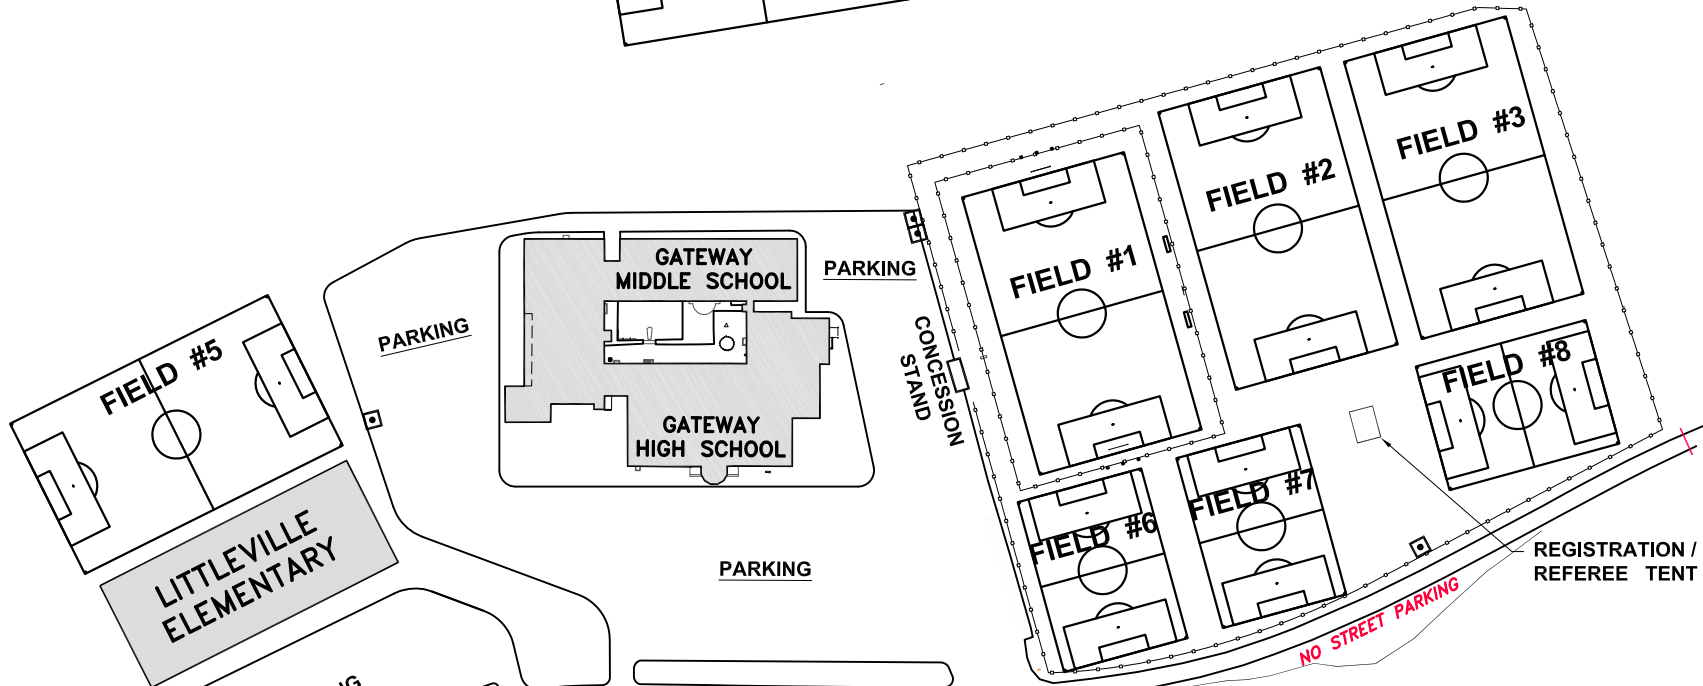

RESULTS / STANDINGS WILL BE POSTED AT THE CONCESSION STAND THROUGHOUT THE EVENT.

LITTLEVILLE  
ELEMENTARY

CONCESSION  
STAND

REGISTRATION /  
REFEREE TENT

PARKING

PARKING

PARKING

PARKING

NO STREET PARKING

NO STREET PARKING

LITTLEVILLE ROAD  
NO STREET PARKING

WESTFIELD RIVER

(ROUTE 112)

(ROUTE 112)

PORTA POTTIES  
RESTROOMS AVAILABLE  
IN HIGH SCHOOL